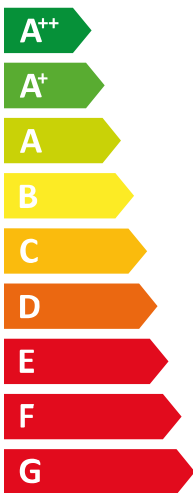

ЕНЕРГО ЕФЕКТИВНІСТЬ

| Vaillant

|| VWL 105/5 AS + VWL 128/5 IS

Two icons showing sound power levels. The top icon shows a speaker inside a house with the text "45 дБ". The bottom icon shows a speaker outside a house with the text "60 дБ".